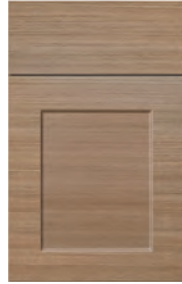

Concord™ is available in the following finish patterns and color options*:

PREMIUM FINISH

FINISH GROUP 2

Stylish and sleek wood grain finishes with little-to-no texture

Soprano