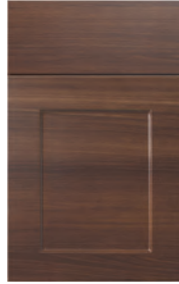

Concord™ is available in the following finish patterns and color options*:

PREMIUM FINISH

FINISH GROUP 2

Stylish and sleek wood grain finishes with little-to-no texture

Finesse

PREMIUM FINISH

FINISH GROUP 3

Heavily textured wood grain finishes create the look and feel of real wood

*Please refer to Studio Full Access price book for information on prices by finish group.

www.studiofullaccess.com

Proudly Made in America

Trademark owned by ACProducts, Inc. ©ACPI SSLITCONCORD 08/19 Printed in the United States of America
Studio Full Access products are certified by the Kitchen Cabinet Manufacturers Association.

An **acpi** brand