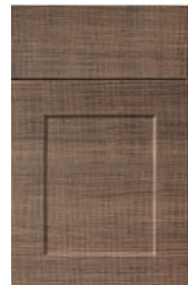

Mackinac

*Please refer to Studio Full Access price book for information on prices by finish group.