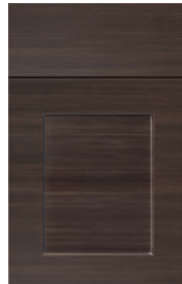

Concord™ is available in the following finish patterns and color options*:

PREMIUM FINISH

FINISH GROUP 2

Stylish and sleek wood grain finishes with little-to-no texture

Verismo

PREMIUM FINISH

FINISH GROUP 3

Heavily textured wood grain finishes create the look and feel of real wood

*Please refer to Studio Full Access price book for information on prices by finish group.

www.studiofullaccess.com

Proudly Made in America

Trademark owned by ACProducts, Inc. ©ACPI SSLITCONCORD 08/19 Printed in the United States of America
Studio Full Access products are certified by the Kitchen Cabinet Manufacturers Association.

An **acpi** brand