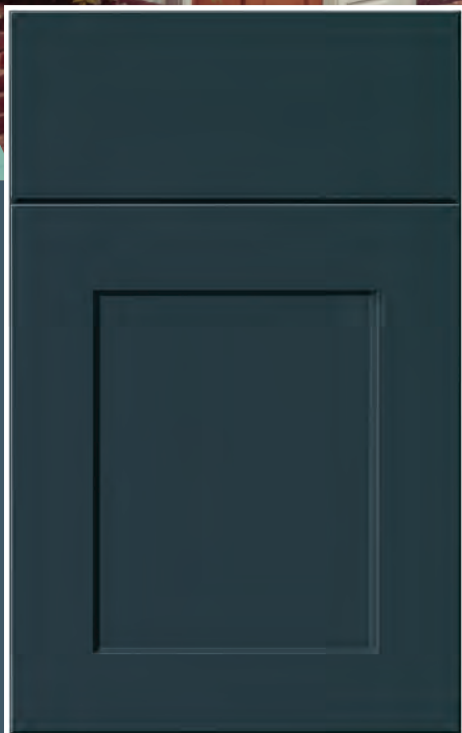

Living in cities is an art, and we've delivered the design and style to complement your urban living.

studio
full
access[®]
CABINET SERIES

GEORGETOWN™

A SLEEK, FLEXIBLE LOOK FOR MODERN KITCHENS

3/4" thick painted MDF shaker doors and slab drawer fronts

- Available in six enamel paint finishes; doors are painted front and back
- Square design for all cabinets; offered with slab drawer fronts
- Decorative hardware is required

Clean Lines. Modern Design. **Peace of Mind.**